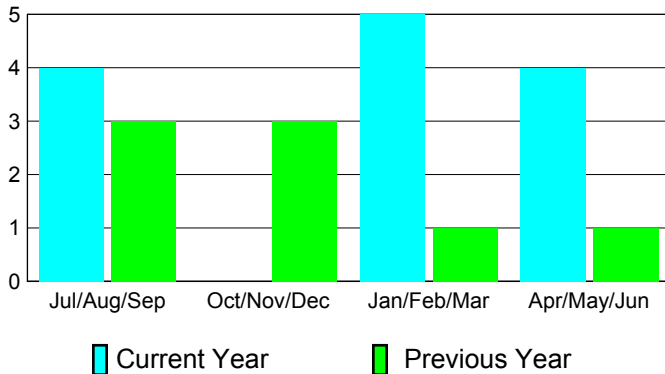

2010-2011 GMT Reports for District (or Undistricted) **District 307 A2**

GMT: **Doctor DATUK K NAGARATN**, Location: **INDONESIA**

GMT CA: **7**

CLUBS

**Club Results
2010-2011**

**Clubs
2009-2010**

Month	New Club Goal	Actual New Clubs	Actual Dropped Clubs	Gain/Loss of Clubs	Gain/Loss of Clubs
Jul/Aug/Sep	1	5	-1	4	3
Oct/Nov/Dec	1	0	0	0	3
Jan/Feb/Mar	1	5	0	5	1
Apr/May/June	2	4	0	4	1
Totals	5	14	-1	13	8

Club Results 2010-2011

Goal, New, Dropped, Gain/Loss

Comparison of Club Gain/Loss

Current Year Compared to the Previous Year

YTD Status Quo Clubs 2010-2011

Status Quo Clubs Compared to Status Quo Members

MEMBERSHIP