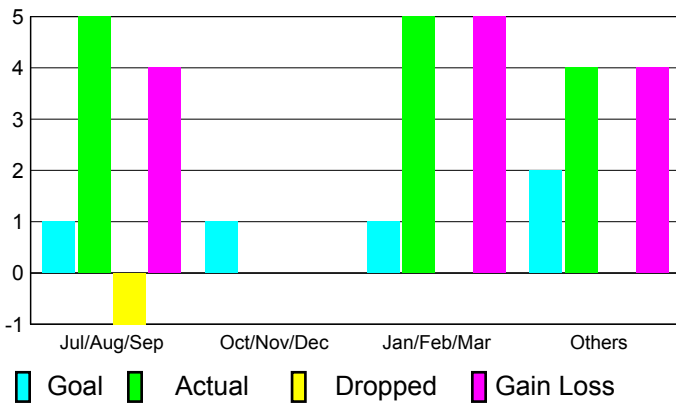

2010-2011 GMT Reports for District (or Undistricted) **District 307 A2**

GMT: **Doctor DATUK K NAGARATN**, Location: **INDONESIA**

GMT CA: **7**

CLUBS

**Club Results
2010-2011**

**Clubs
2009-2010**

Month	New Club Goal	Actual New Clubs	Actual Dropped Clubs	Gain/Loss of Clubs	Gain/Loss of Clubs
Jul/Aug/Sep	1	5	-1	4	3
Oct/Nov/Dec	1	0	0	0	3
Jan/Feb/Mar	1	5	0	5	1
Apr/May/June	2	4	0	4	1
Totals	5	14	-1	13	8

Club Results 2010-2011

Goal, New, Dropped, Gain/Loss

Comparison of Club Gain/Loss

Current Year Compared to the Previous Year

YTD Status Quo Clubs 2010-2011

Status Quo Clubs Compared to Status Quo Members

MEMBERSHIP