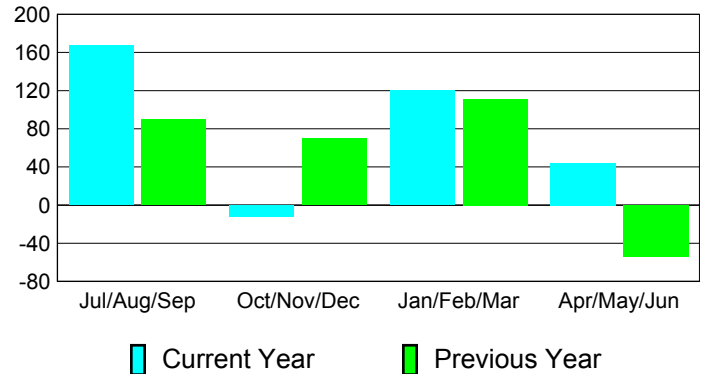

**Membership Results
2010-2011**

**Membership
2009-2010**

Month	Net Memb Goal	Actual New Memb	Actual Dropped Memb	Gain/Loss of Memb	Gain/Loss of Memb
Jul/Aug/Sep	25	231	-64	167	90
Oct/Nov/Dec	60	25	-37	-12	70
Jan/Feb/Mar	35	140	-20	120	111
Apr/May/June	80	177	-133	44	-54
Totals	200	573	-254	319	217

Membership Results 2010-2011

Goal, New, Dropped, Gain/Loss

Comparison of Membership Gain/Loss

Current Year Compared to the Previous Year

Gender Comparison 2010-2011

Jul/Aug/Sep

Oct/Nov/Dec

Jan/Feb/Mar

Apr/May/June

Male

Female