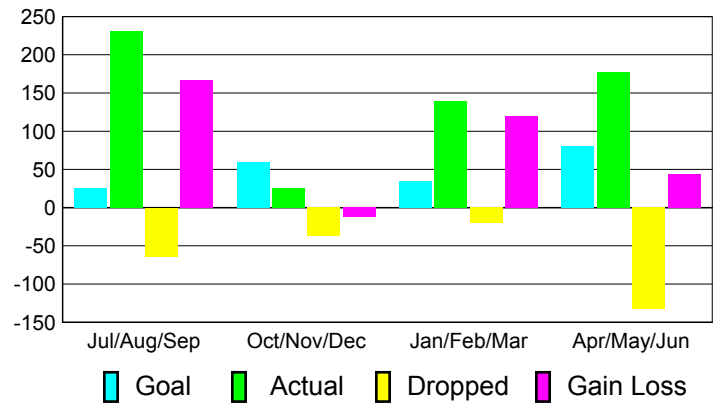

Membership Results 2010-2011

Goal, New, Dropped, Gain/Loss

Comparison of Membership Gain/Loss

Current Year Compared to the Previous Year